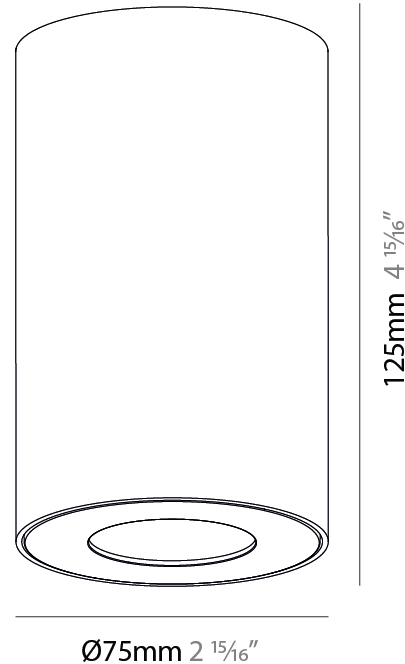

GENERAL

Series: Oiko Pro Round
Brand: Prolicht
Division: Architectural
Mounting Type: Surface
Mounting Location: Ceiling
Subcategory: Downlight

PHYSICAL

Shape: Cylinder
Diameter (mm): 75
Diameter (in): 2 15/16
Height (mm): 125
Height (in): 4 15/16
Light Distribution: Direct
Weight (kg): 0.452
Fixture Finish: SSR / BKV / CWI / CRY / HAB / UFT / ITA / RUA / FTG / MYG / LOD / PUS / FRO / FUP / KIA / POP / BLS / SPG / MEY / GOH / GUM / CHC / COM / ABZ / JAG / OBR / MOS / ROR
Fixture Material: Metal

ELECTRICAL

Lamp Type: LED (Zhaga Standard)
Input Wattage (W): 14
Total Output Wattage (W): 12.8
Dimming: Non-Dimming / Phase Dimming (120vac Only)
Driver Included: Yes
Driver Location: Integrated
Driver Type: Constant Current - Universal
Driver Class: Class 2
Input Voltage (V): 120 - 277
Constant Current (MA): 350
Upon Request: Remote: 0-10Vdc dimming / Phase dimming 120Vac / Non-dimming 120/277Vac (No Cover Plate)

LED

Color Temperature (°K): 2700 / 3000 / 3500 / 4000
Max. Delivered Lumen (lm): 951 / 1028 / 1088 / 1091
Nominal Lumen (lm): 1246 / 1342 / 1396 / 1424
CRI: >90 CRI
Lamp Life (hrs): 50000

OPTICAL

Reflector: 14
Adjustability: Fixed

RATINGS AND CERTIFICATIONS

Certified By: Certified for North American Standards
IP rating: IP20