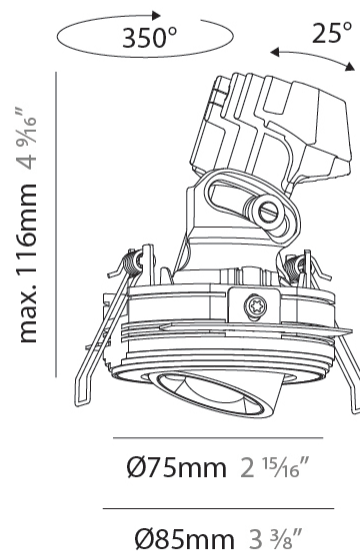

GENERAL

Series: Oiko Pro Round
Subseries: Oiko Pro Round Adjustable
Brand: Prolicht
Division: Architectural
Mounting Type: Trimless
Mounting Location: Ceiling
Subcategory: Downlight

PHYSICAL

Shape: Round
Diameter (mm): 75
Diameter (in): 2 15/16
Height (mm): 116
Height (in): 4 9/16
Ceiling Thickness (mm): 10 / 12.5 / 15 / 25
Ceiling Thickness (in): 3/8 or 1/2 or 9/16 or 1
Min. Recessing Depth (mm): 125
Min. Recessing Depth (in): 4 15/16
Light Distribution: Direct
Fixture Finish: SSR / BKV / CWI / CRY / HAB / UFT / ITA / RUA / FTG / MYG / LOD / PUS / FRO / FUP / KIA / POP / BLS / SPG / MEY / GOH / GUM / CHC / COM / ABZ / JAG / OBR / MOS / ROR
Fixture Material: Aluminum Die Cast
Cut-out Measurements: D. 86mm / 3 3/8"

ELECTRICAL

Lamp Type: LED (Zhaga Standard)
Input Wattage (W): 16
Total Output Wattage (W): 14.6
Dimming: Tri-Mode (Non-Dimming and Phase Dimming (120Vac only) and 0-10V Dimming)
Driver Included: No
Driver Location: Recessed Housing
Driver Type: Constant Current - Universal
Driver Class: Class 2
Input Voltage (V): 120 - 277
Constant Current (MA): 350

LED

Number of LEDs: 1
Color Temperature (°K): 2700 / 3000 / 3500 / 4000
Max. Delivered Lumen (lm): 1067 / 1150 / 1217 / 1220
Nominal Lumen (lm): 1393 / 1501 / 1589 / 1592
CRI: >90 CRI
Lamp Life (hrs): 50000

OPTICAL

Reflector°: 14
Adjustability: Rotational 350° / Tilt 25°

RATINGS AND CERTIFICATIONS

Certified By: Certified for North American Standards
IP rating: IP20