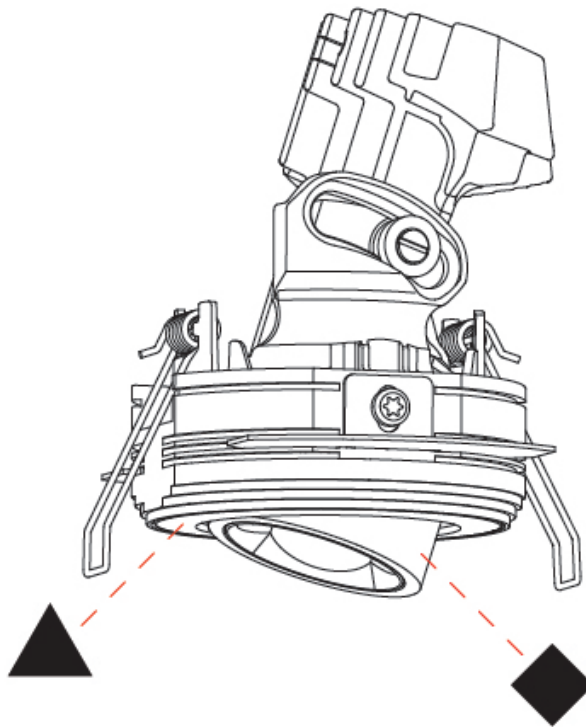

OIKO PRO ROUND ADJUSTABLE TRIMLESS

A35884-

PROJECT _____

TYPE _____

SPECIFIER _____

QUANTITY _____

DATE _____